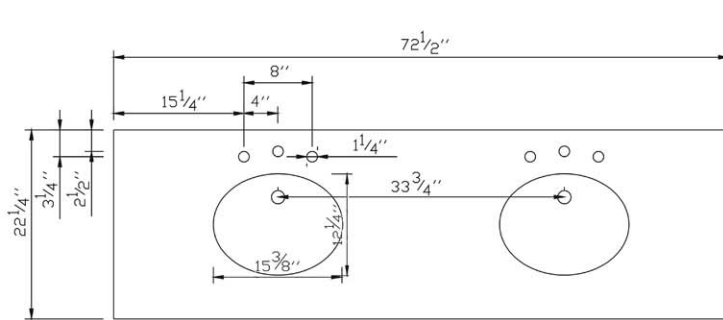

VIRTU USA

Spec Sheet

Alicante 72" Double Vanity

LD-1010

Birch Frame Construction
4 Storage Doors
Counter Top Stone Options:

TOP VIEW

FRONT VIEW

BACK VIEW