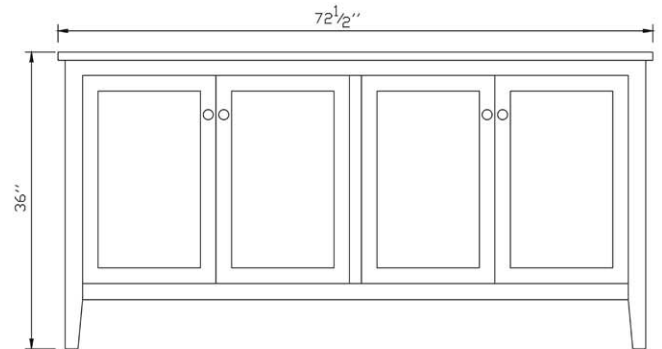

VIRTU USA

Spec Sheet

Alicante 72" Double Vanity

LD-1010

Birch Frame Construction
4 Storage Doors
Counter Top Stone Options:

TOP VIEW

FRONT VIEW

BACK VIEW