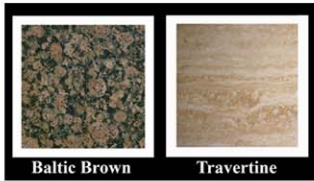

VIRTU USA

Spec Sheet

Alicante 72" Double Vanity

LD-1010

Birch Frame Construction
4 Storage Doors
Counter Top Stone Options:

TOP VIEW

FRONT VIEW

BACK VIEW