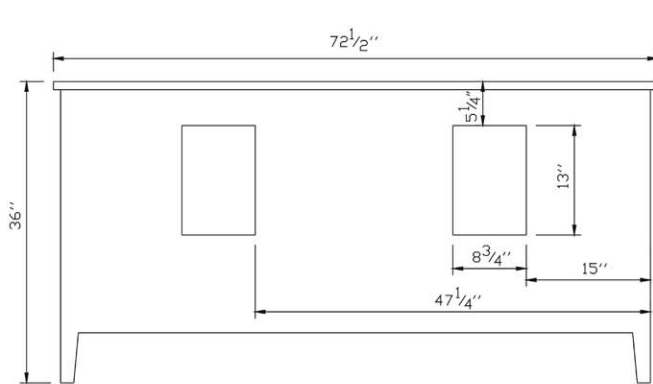

VIRTU USA

Spec Sheet

Alicante 72" Double Vanity

LD-1010

Birch Frame Construction
4 Storage Doors
Counter Top Stone Options:

TOP VIEW

FRONT VIEW

BACK VIEW