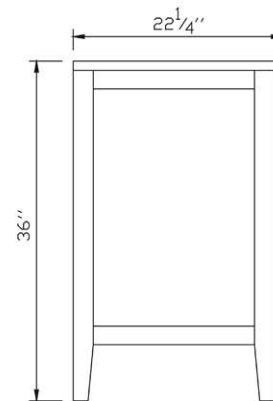

VIRTU USA

Spec Sheet

Alicante 72" Double Vanity

LD-1010

Birch Frame Construction
4 Storage Doors
Counter Top Stone Options:

TOP VIEW

FRONT VIEW

BACK VIEW